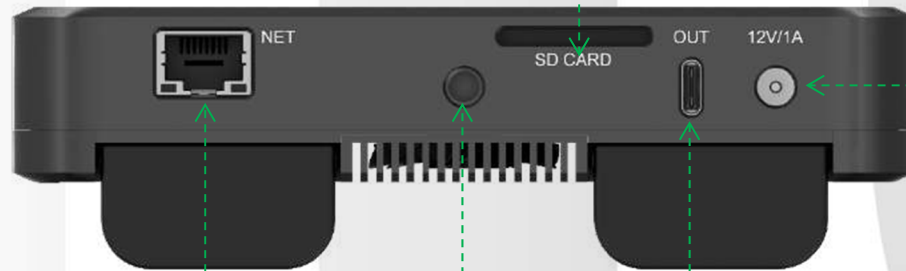

Multi-Input/Output, Streaming, Recording, Director Utility

03

Applications

Live Production

04

Sales Info

Competitive Advantages, Packing List and Price, Warranty Clause

Director Mini is a standalone, portable, all-in-one live production and streaming system. It supports flexible AV and IP inputs (including HDMI, USB, NDI® HX, SRT, mobile sources and more) and rich output possibilities (including RTMP and SRT streams, NDI® HX and local displays). Combining multi-input switching, graphics, streaming, recording and monitoring in one device, Director Mini enables a single operator to easily create visually compelling productions through its intuitive touchscreen for live event coverage, remote production feeds and more.

5.44 inch AMOLED

external battery slot x2
(batteries not included)

Interfaces

Power Button
USB-A 3.0 Input
Headphones
Mic/Line In

HDMI 1 Input
USB-A 3.0 Input
HDMI 2 Input

SD Card Slot

Power

Ethernet
1/4" Mount
USB-C Output

HDMI In

2 × HDMI 1.4

USB In

2 × USB-A 3.0

Smartphone/Tablet Camera Sources In

(using Director Utility)

Audio In

1 × 3.5mm Mic/Line In

1 x audio-only NDI®

HDMI/USB-A embedded audio

Media File Upload

Video clips, pictures, music, text

IP Sources In

RTMP, SRT, NDI® HX

** Director Mini supports up to 3 simultaneous IP input streams, but if 2 inputs are NDI® HX streams, the third IP source can only be RTMP or SRT.*